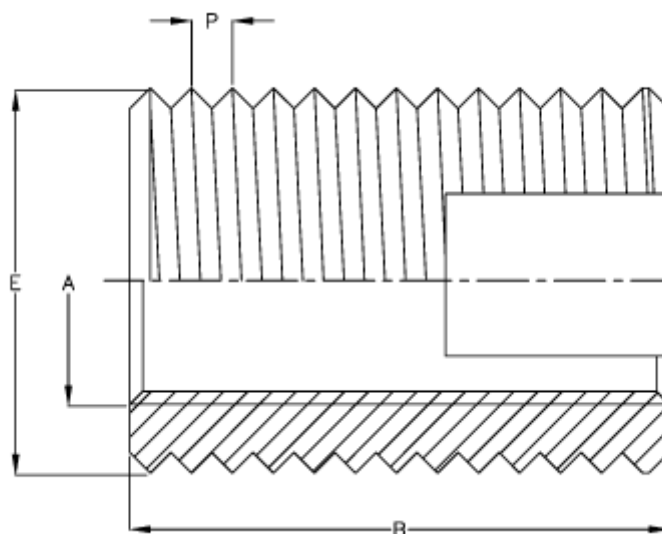

Article number: 12302000140800
Description: KLEE-coil 302 000 140.800
M14 Brass

Measures

Female thread A	= M14
Length B	= 24
Male thread E	= 18.0
Min hole depth blind hole	= 28
Recommended bore diameter	= 16.9 to 17.2
Thread pitch P	= 1.50
Type	= 302 000 140xxx